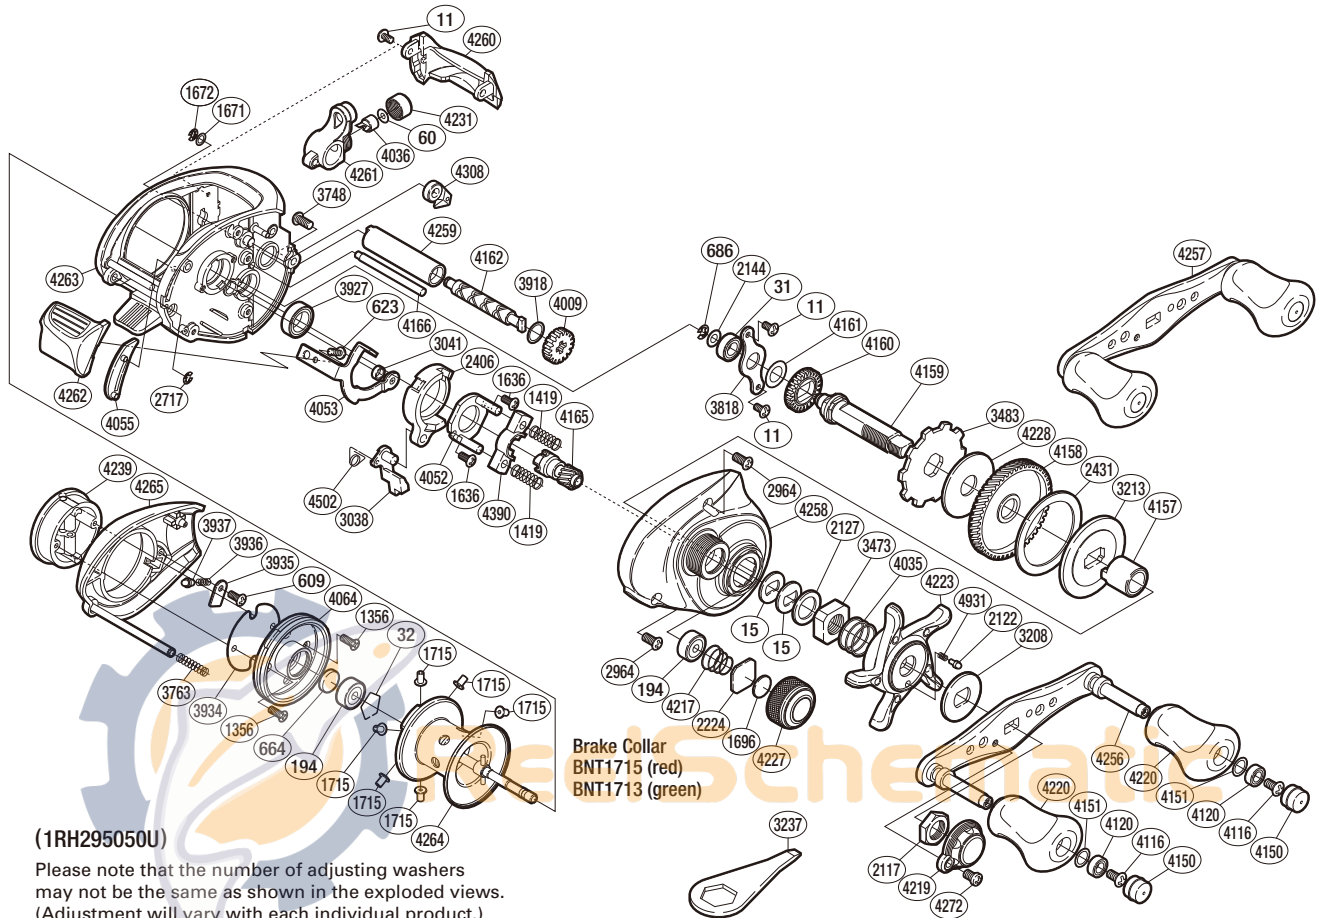

SHIMANO

CHRONARCH SA-RB

CH-50E

(1RH295050U)

Please note that the number of adjusting washers may not be the same as shown in the exploded views. (Adjustment will vary with each individual product.)

Part No.	Description	Part No.	Description	Part No.	Description
BNT0011	Screw	BNT3213	Key Washer	BNT4165	Pinion Gear
BNT0015	Drag Spring Washer	BNT3473	Star Drag Nut	BNT4166	Level Wind Guide
BNT0031	Ball Bearing	BNT3483	Anti-Reverse Ratchet	BNT4217	Spool Tension Spring
BNT0032	Bearing Retainer	BNT3748	Screw	BNT4219	Handle Retainer
BNT0060	Spacer	BNT3763	Side Plate Spring	BNT4220	Handle Knob
BNT0194	Ball Bearing	BNT3818	Drive Shaft Retainer	BNT4223	Star Drag
BNT0609	Screw	BNT3918	Washer	BNT4227	Cast Control Cap
BNT0623	Screw	BNT3927	Ball Bearing	BNT4228	Drag Washer
BNT0664	Spacer B	BNT3934	Brake Case Spacer	BNT4231	Pawl Cap
BNT0686	E Lock	BNT3935	Brake Spring Retainer	BNT4239	Turnkey Dial
BNT1356	Screw	BNT3936	Click Spring	BNT4256	Handle Shank Assembly
BNT1419	Yoke Spring	BNT3937	Click Pin	BNT4257	Handle Assembly
BNT1636	Screw	BNT4009	Idle Gear	BNT4258	Right Side Plate
BNT1671	Washer	BNT4035	Star Drag Spring	BNT4259	Level Wind Guard
BNT1672	E Lock	BNT4036	Line Guide Pawl	BNT4260	Level Wind Protector
BNT1696	Cast Control Spacer	BNT4052	Clutch Cam Retainer	BNT4261	Line Guide
BNT1715	Brake Collar (red)	BNT4053	Clutch Plate	BNT4262	Quick-Fire II Clutch Bar
BNT2117	Handle Nut	BNT4055	Clutch Bar Guide	BNT4263	One-Piece Frame
BNT2122	Click Pin	BNT4064	Brake Case	BNT4264	Spool Assembly
BNT2127	Star Drag Spacer	BNT4116	Screw	BNT4265	Left Side Plate
BNT2144	Washer	BNT4120	Ball Bearing	BNT4272	Screw
BNT2224	Spool Tension Spacer	BNT4150	Handle Knob Seal	BNT4308	Anti-Reverse Pawl
BNT2406	Clutch Cam	BNT4151	Washer	BNT4390	Yoke
BNT2431	Drag Washer	BNT4157	Roller Clutch Inner Tube	BNT4502	Clutch Pawl Spring
BNT2717	E Lock	BNT4158	Drive Gear	BNT4931	Click Spring
BNT2964	Screw	BNT4159	Drive Shaft		
BNT3038	Clutch Pawl	BNT4160	Idle Gear		
BNT3041	Clutch Plate Shaft Support	BNT4161	Washer	BNT1713	Brake Collar (green) (accessory)
BNT3208	Star Drag Click Plate	BNT4162	Worm Shaft	BNT3237	Wrench (accessory)